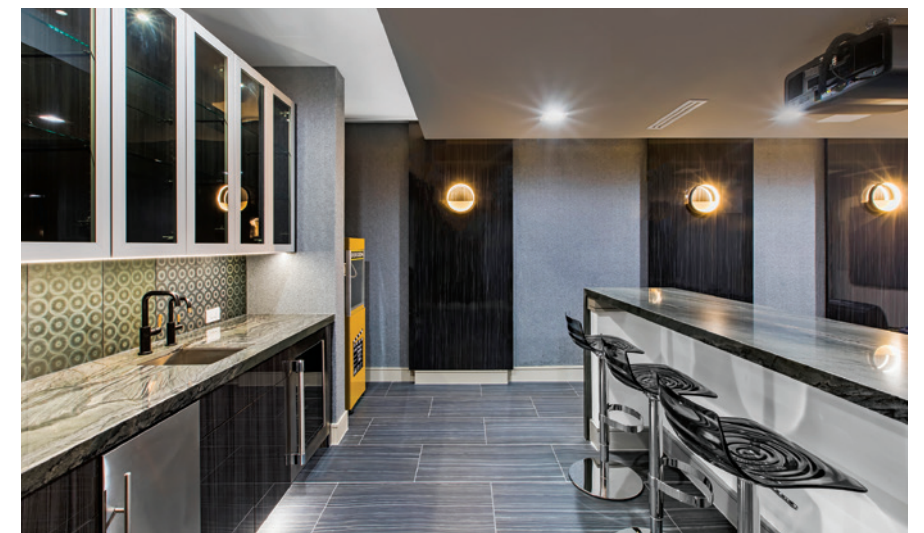

Finally, this home comes with two ground floor master bedrooms to accommodate the family's needs. The primary suite features a custom headboard from Blend Furnishing that was installed in pieces — an intricate process that requires exact measurements but looks absolutely incredible when completed perfectly.

Jaimie, who launched her company in 2015 and is a self-taught designer with an obvious natural flair, never ceases to impress her clients and all those who step into one of the homes she has designed. "I feel like I say this after every project, but this one was a fun one to do. It was fun to play with colors. The client said that one of the reasons he hired me was because of how I use color," she shared. ♦

JAIMIE ANAND INTERIORS

512-573-2484 | jaimieanand.com

LEFT: LED lighting is used with an exhilarating mix of patterns and colors to create a one-of-a-kind game room with accompanying bar. The green onyx counter is the star here, complemented by custom barstools from Amisco. The poker table was custom made with the Spurs logo and client's initials, by Pharaoh in Los Angeles. The furr-down ceilings also have three separate fixtures to elevate the space.

RIGHT: The theatre room was designed to entertain both family and friends. LED lighting is generously used for a dramatic effect, along with sconces from ET2. The comfortable navy-colored leather sofas are from Seat Craft. This room comes complete with a full kitchen, to make entertaining more convenient.